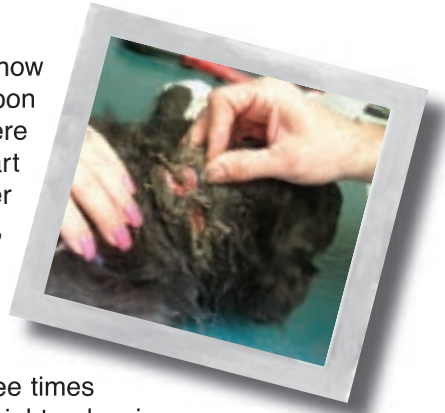

Nueces County is the second worst county for animal neglect in the nation, and many dogs are kept chained. Chaining up a dog for long periods of time is unacceptable and also illegal in Los Angeles, New Orleans, Connecticut, Maine, and many other cities, municipalities, and states throughout the U.S. In recent studies, chained dogs are three times more likely to bite someone than a dog that gets to run loose, because a dog's territorial tendencies are amplified when chained.

Canines require regular mental stimulation, exercise, and socialization with humans and other dogs and to them, life on a chain feels like imprisonment. Luckily for Lynk, he escaped from whoever chained him up before any psychological damage could be done. If you want to make a difference and help make a no chaining law, please visit the website www.dogsdeservebetter.com to get more information about what you can do.